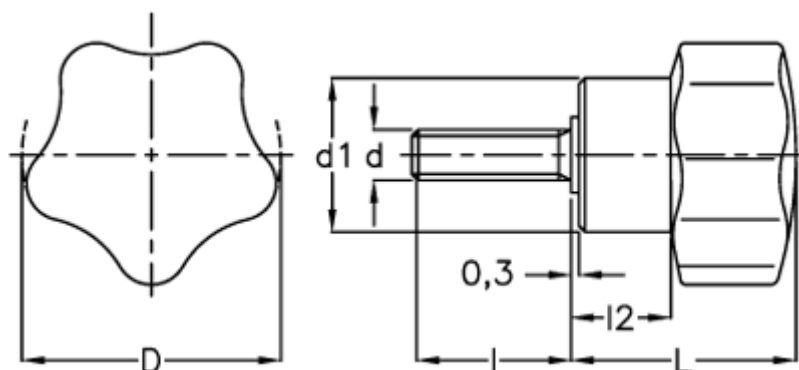

Data Sheet

Article number: 2302066482

Description: E+G Lobe knob
VC.192/50 p-M8x20

Measures

D = 50

d1 = 25

d 6g = M8

l = 20

L = 33

l2 = 14